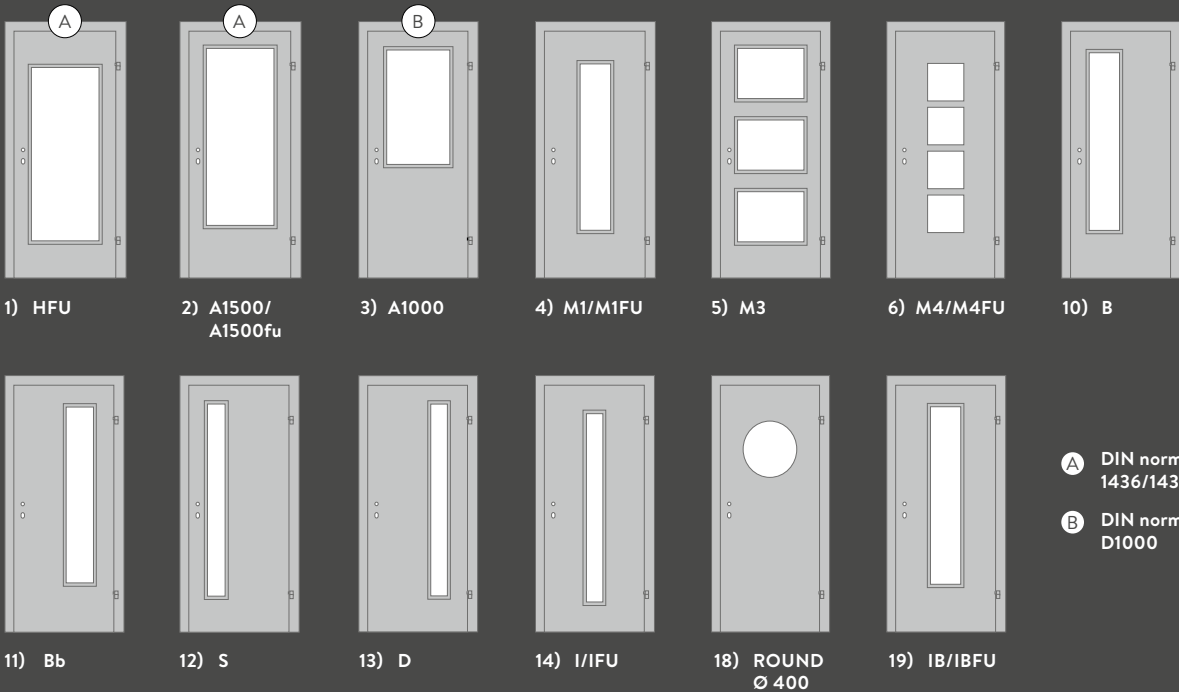

- Float glass

**MIRASTAR**  
Effect glass, mirrored on both sides  
Version: GT

DISCOVER OUR WIDE  
RANGE OF GLASS CUTOUTS

on the following page.

The range of glass cutouts at DANA turns your door into a very special feature. Also available flush with the door panel, simply choose the shape you like best. Your choice of glass cutout will be inserted in the door without any visible fittings or mountings.

Not shown:  
the wide range of glass cutouts available  
for DANA style and solid wood doors.  
More information is available from your  
DANA sales partner.