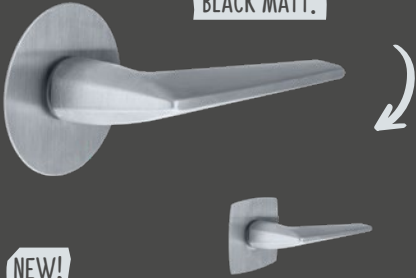

FLATFIX HANDLES

ALSO AVAILABLE
IN BRASS AND
BLACK MATT.

NEW!

MACAU FLATFIX

Door handle: matt stainless steel
round FLATFIX rosette: matt stainless steel
rectangular rounded FLATFIX rosette:
matt stainless steel