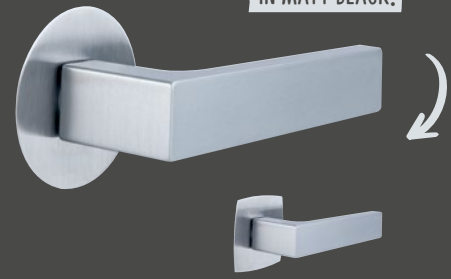

ALSO AVAILABLE
IN MATT BLACK.

Nizza FLATFIX

Handle: stainless steel look (matt/anodised)
without inlay
round FLATFIX rosette: matt stainless steel
rectangular rounded FLATFIX rosette:
matt stainless steel