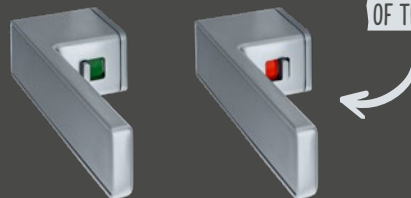

Round handle: stainless steel matt  
 Square handle: stainless steel matt  
 unlocked

ALSO AVAILABLE  
 IN MATT BLACK.

LOCKING FUNCTION ON THE INSIDE  
 OF THE HANDLE.

**DANIMO**

Round handle: stainless steel matt  
 Square handle: stainless steel matt  
 with locking function incl. emergency release