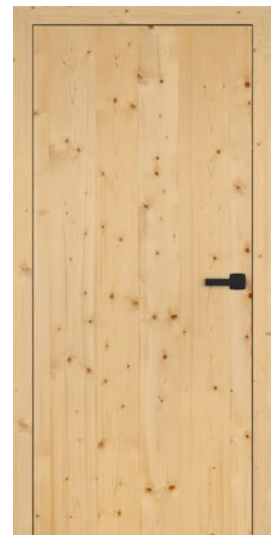

STRUKTURA-L  
Knotted spruce  
brushed  
natural oiled

STRUKTURA

The height of style:  
**CEILING-HEIGHT DOORS**  
for awesome interiors.

**NEW  
STRUKTURA-L  
in lengthwise  
vener**

**Brushed grain you can feel.**