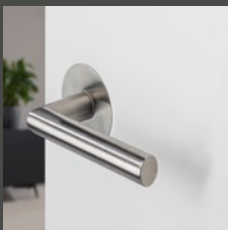

FLATFIX HANDLES

A design highlight as standard. Wafer thin and virtually flush, with the flattest rosette on the market.

THE CASING

as a design element.