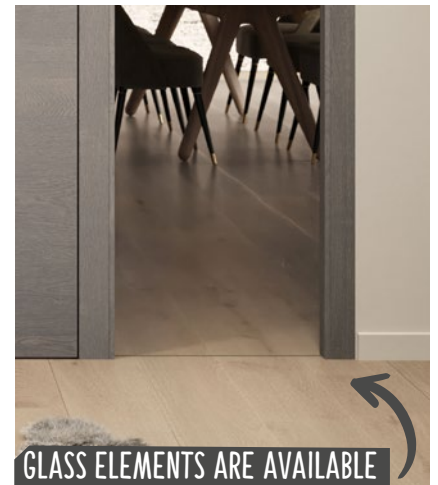

VESTIBULE SOLUTIONS

Perfectly matched to you.

FOR DOOR FRAMES

only possible with
bottom rail