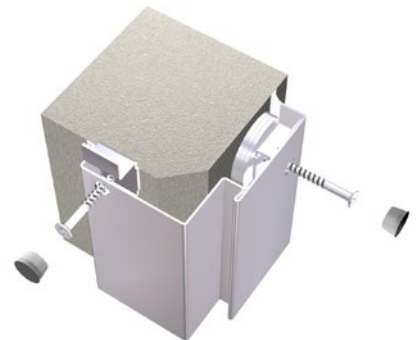

STEEL CASING 24 PROFILE
Corner casing
Retrofit (renovation)