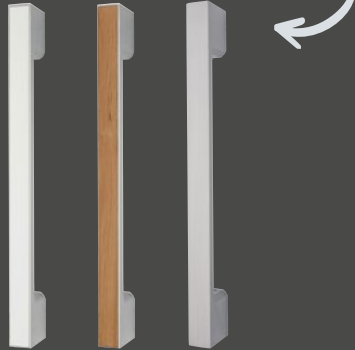

### NIZZA 300 PUSH HANDLE WITH DANA EASY HOLD

New at DANA, there is now the Nizza 300 push handle with magnetic latch system, available as option with an innovative locking function.

Length 350 mm  
Width 25 mm