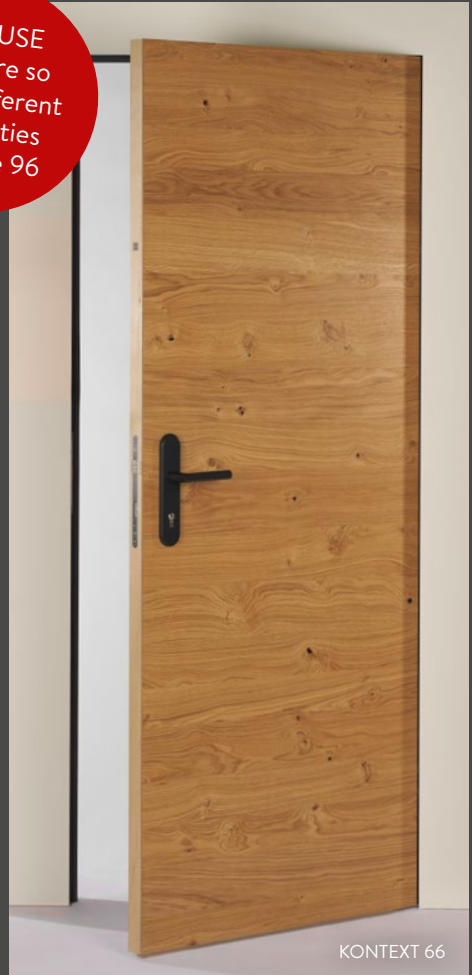

KONTEXT 46

Simple, no frills – yet so eye-catching.

KONTEXT 46 really melts into the wall: **no casing, no hinges** are visible. This is not just modern and aesthetically pleasing – it also makes cleaning easier since no dust can gather on the casing.

- If desired, completely flush-fitting and with recessed handle
- Can be painted or papered to match the design of the wall – but is also available in every door design
- Opens either inwards or outwards with the same appearance
- Optional DANAmotion Easy: softens opening & closing
- Also available as a ceiling-height version, as an all-glass door with glass cutout featuring selected types of glass, or as Charisma moulded glass door (from p. 84)
- Same look for interior doors (KONTEXT 46) and entrance doors (KONTEXT 66) with burglary resistance, fire protection or sound insulation in the corresponding climate class or as a DANA SMART DOOR
- Kontext frame available with anodised aluminium surfaces, in white and in black matt

dana.at/kontext46

BECAUSE there are so many different possibilities see page 96

KONTEXT 66