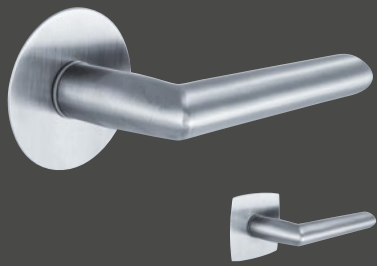

FLATFIX HANDLES

ALSO AVAILABLE
IN BRASS AND
BLACK MATT.

NEW!

MACAU FLATFIX

Door handle: matt stainless steel
round FLATFIX rosette: matt stainless steel
rectangular rounded FLATFIX rosette:
matt stainless steel

Trondheim FLATFIX

Door handle: matt stainless steel
round FLATFIX rosette: matt stainless steel
rectangular rounded FLATFIX rosette:
matt stainless steel

ALSO AVAILABLE
IN BRASS AND
BLACK MATT.

Canberra FLATFIX

Handle: chrome-plated satin finish*
round FLATFIX rosette: matt stainless steel
rectangular rounded FLATFIX rosette:
matt stainless steel

Vitoria FLATFIX

Door handle: chrome-plated satin finish*
round FLATFIX rosette: matt stainless steel
rectangular rounded FLATFIX rosette:
matt stainless steel

Denver FLATFIX

Door handle: matt stainless steel
round FLATFIX rosette: matt stainless steel
rectangular rounded FLATFIX rosette:
matt stainless steel

Stockholm FLATFIX

Door handle: matt stainless steel
round FLATFIX rosette: matt stainless steel
rectangular rounded FLATFIX rosette:
matt stainless steel

ALSO AVAILABLE
IN MATT BLACK.

Dallas FLATFIX

Door handle: matt stainless steel
round FLATFIX rosette: matt stainless steel
rectangular rounded FLATFIX rosette:
matt stainless steel

ALSO AVAILABLE
IN MATT BLACK.

Amsterdam FLATFIX

Door handle: matt stainless steel
round FLATFIX rosette: matt stainless steel
rectangular rounded FLATFIX rosette:
matt stainless steel

* Chrome satin finish: Resista surface, 10-year guarantee (assuming normal usage)