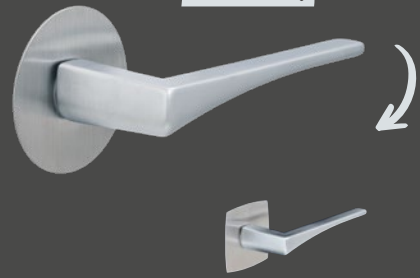

Trondheim FLATFIX

Door handle: matt stainless steel
round FLATFIX rosette: matt stainless steel
rectangular rounded FLATFIX rosette:
matt stainless steel

ALSO AVAILABLE
IN BRASS AND
BLACK MATT.

Canberra FLATFIX

Handle: chrome-plated satin finish*
round FLATFIX rosette: matt stainless steel
rectangular rounded FLATFIX rosette:
matt stainless steel