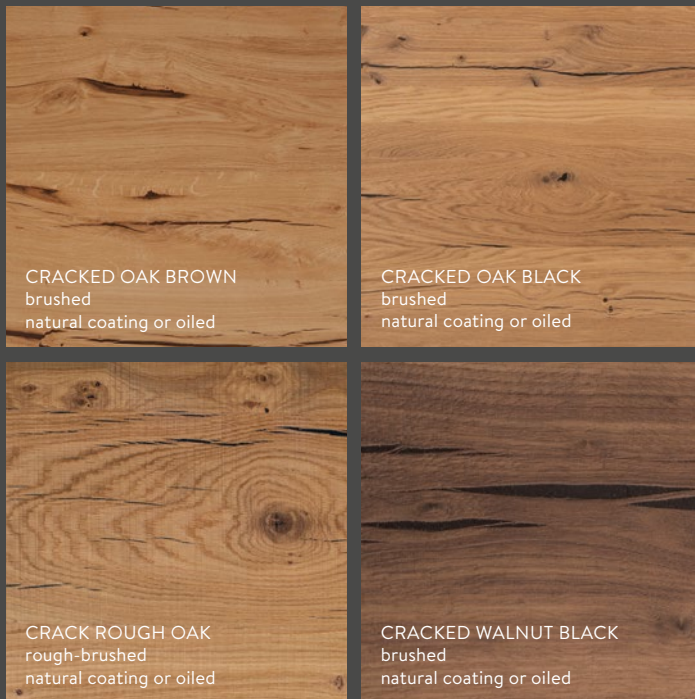

BRUSHED WOOD VENEER WITH NATURAL CRACKS – STRUKTURA

STRUKTURA SURFACES.

- Brushed for that special texture
- "Crack" surface: Natural cracks in the wood provide special highlights
- Oiled surfaces: Naturalness, for all the senses

Note: The colours of natural coating finishes differ from those of oiled surfaces.