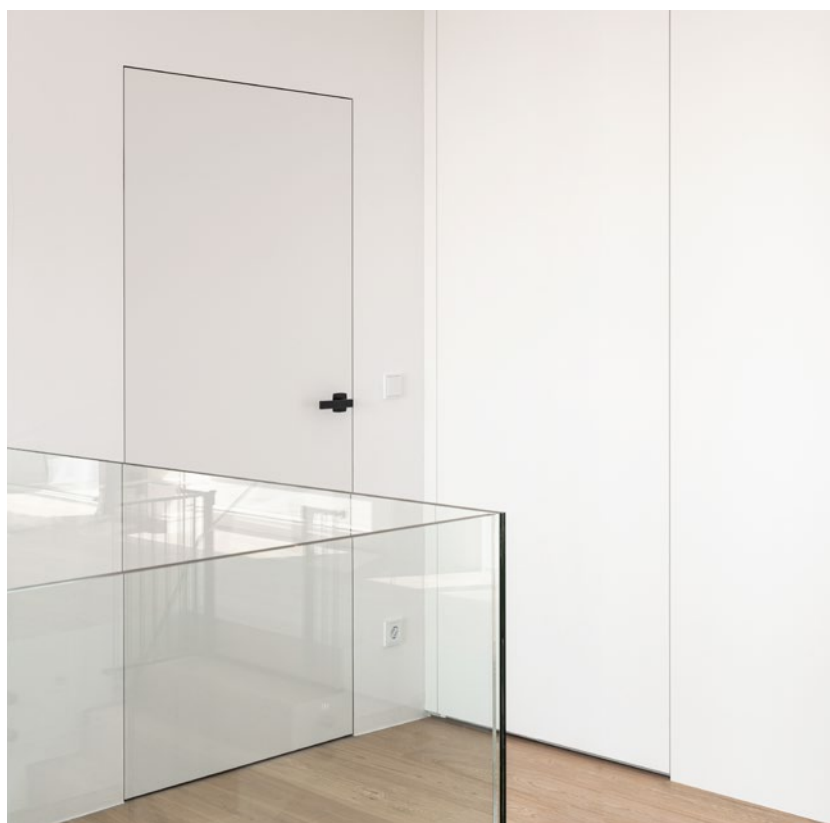

OPEN. TO.

[DANA.AT/REFERENCES](https://dana.at/references)