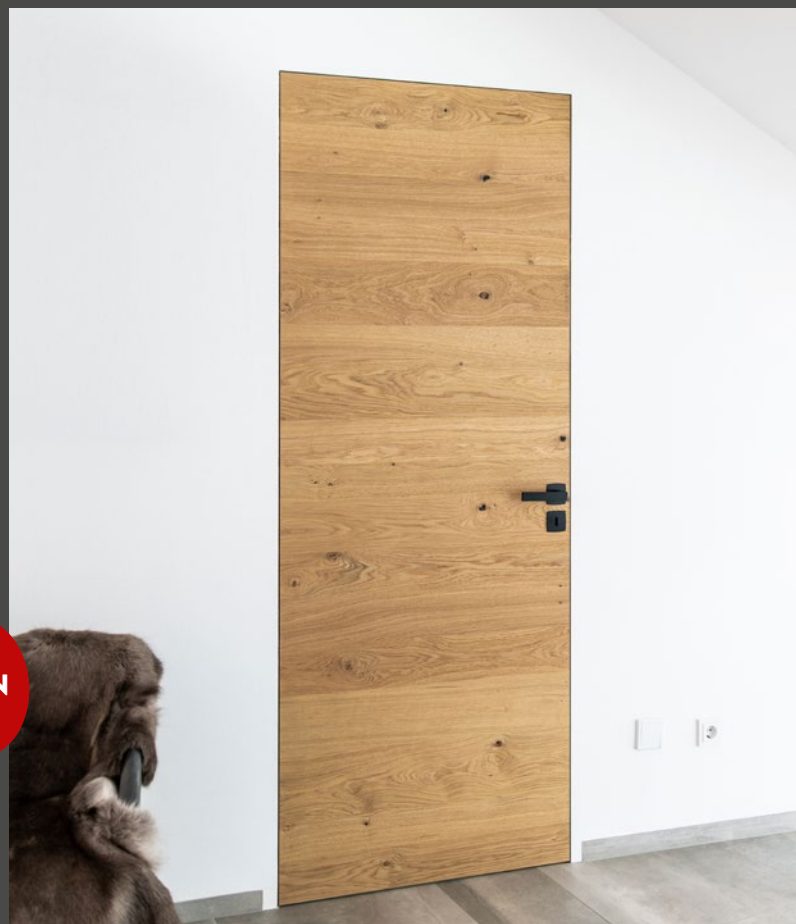

KONTEXT 46 as solid door
with veneer surface