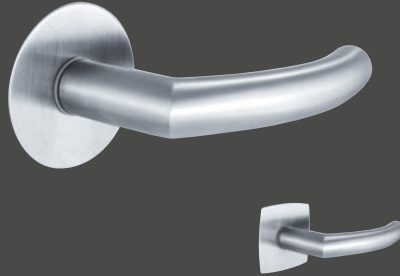

## MACAU FLATFIX

Door handle: matt stainless steel  
round FLATFIX rosette: matt stainless steel  
rectangular rounded FLATFIX rosette:  
matt stainless steel