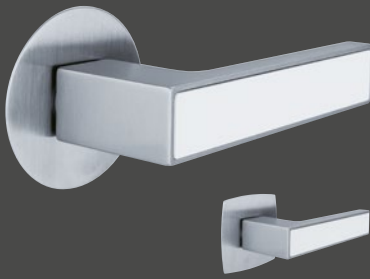

## Amsterdam FLATFIX

Door handle: matt stainless steel  
round FLATFIX rosette: matt stainless steel  
rectangular rounded FLATFIX rosette:  
matt stainless steel

\* Chrome satin finish: Resista surface, 10-year guarantee (assuming normal usage)