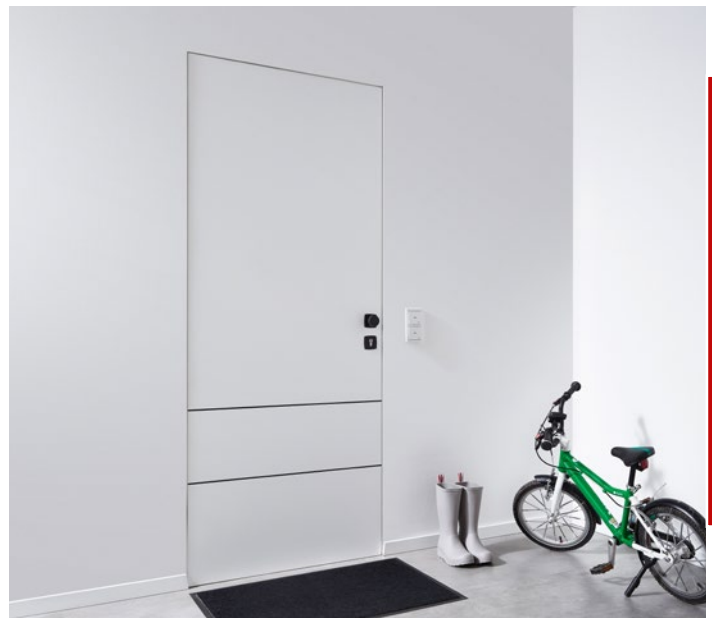

KONTEXT 66 as an apartment entrance door
A consistent, purist look from the inside out.
Also available as a SMART DOOR.

KONTEXT - DESIGNS