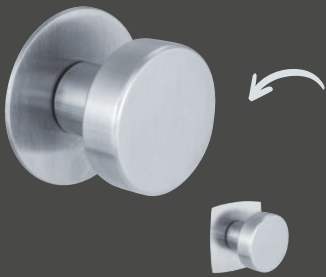

NEW:
SQUARE CAMBERED ROSETTE IN STAINLESS
STEEL ROUND ROSETTE IN BLACK MATT

Alternative package with push handle

Door button: stainless steel matt
round PLANOFIX rosette: stainless steel matt
rectangular rounded PLANOFIX rosette: stainless steel matt
not burglary-resistant
supplied as 2-mm-thick PLANOFIX rosette

Fire protection: only possible with
profile cylinders and ÖNORM locks
only the 2-mm-thick Planofix rosette
is possible here