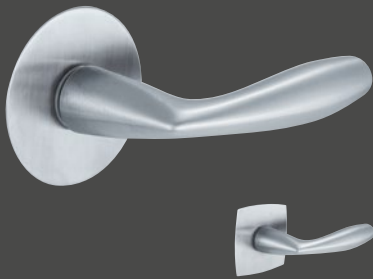

Vitoria FLATFIX

Door handle: chrome-plated satin finish*
round FLATFIX rosette: matt stainless steel
rectangular rounded FLATFIX rosette:
matt stainless steel