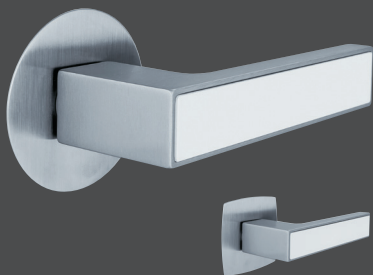

Nizza FLATFIX

Door handle: stainless steel look (matt/anodised)
inlay similar to white matt RAL9016
Round FLATFIX rosette: stainless steel matt
Rectangular rounded FLATFIX rosette:
stainless steel matt