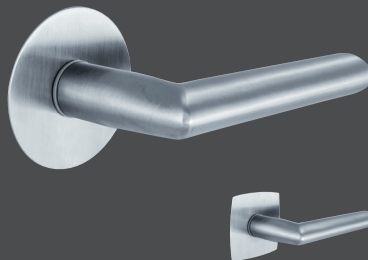

## FLATFIX HANDLES

- Unique design highlight: The wafer-thin rosette lies virtually flush with the door leaf
- Available in many design variants in stainless steel, black matt or brass matt

Vitoria FLATFIX

Door handle: chrome-plated satin finish\*  
Round FLATFIX rosette: stainless steel matt  
Rectangular rounded FLATFIX rosette:  
stainless steel matt

Denver FLATFIX

Door handle: stainless steel matt  
Round FLATFIX rosette: stainless steel matt  
Rectangular rounded FLATFIX rosette:  
stainless steel matt

Acapulco FLATFIX

Door handle: chrome plated satin finish\*  
Rectangular rounded FLATFIX rosette:  
stainless steel matt

Dallas FLATFIX

Door handle: stainless steel matt  
Round FLATFIX rosette: stainless steel matt  
Rectangular rounded FLATFIX rosette:  
stainless steel matt

Bergen FLATFIX

Door handle: chrome-plated / aluminium-steel  
Round FLATFIX rosette: stainless steel matt  
Rectangular rounded FLATFIX rosette:  
stainless steel matt

Stockholm FLATFIX

Door handle: stainless steel matt  
Round FLATFIX rosette: stainless steel matt  
Rectangular rounded FLATFIX rosette:  
stainless steel matt