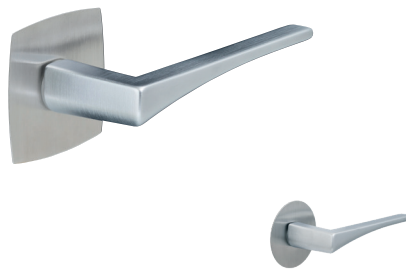

Canberra FLATFIX
Door handle: chrome-plated satin finish
Rectangular rounded FLATFIX rosette:
stainless steel matt
Round FLATFIX rosette: stainless steel matt