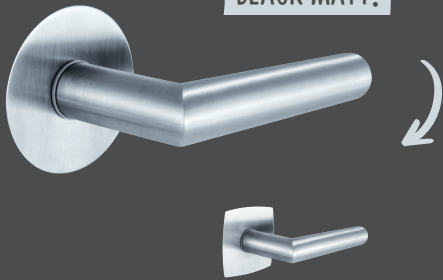

- Elegantly smooth appearance, a highlight not only for flush-fitting doors
- Unique to the market
- Rosette in round or rectangular rounded shape
- Extremely scratch-proof and durable
- Design version:
  - keyless
  - for handles pin lock (discreetly integrated in the rosette)
  - with a key (ward lock or profile cylinder key rosette)

Acapulco FLATFIX

Door handle: chrome plated satin finish\*  
Rectangular rounded FLATFIX rosette:  
stainless steel matt

Dallas FLATFIX

Door handle: stainless steel matt  
Round FLATFIX rosette: stainless steel matt  
Rectangular rounded FLATFIX rosette:  
stainless steel matt

Bergen FLATFIX

Door handle: chrome-plated / aluminium-steel  
Round FLATFIX rosette: stainless steel matt  
Rectangular rounded FLATFIX rosette:  
stainless steel matt

Stockholm FLATFIX

Door handle: stainless steel matt  
Round FLATFIX rosette: stainless steel matt  
Rectangular rounded FLATFIX rosette:  
stainless steel matt

ALSO AVAILABLE IN  
BLACK MATT.

Amsterdam FLATFIX

Door handle: stainless steel matt  
Round FLATFIX rosette: stainless steel matt  
Rectangular rounded FLATFIX rosette:  
stainless steel matt

Nizza FLATFIX