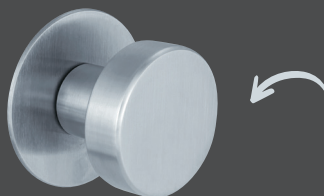

Bergen FLATFIX

Door handle: chrome-plated / aluminium-steel  
Round FLATFIX rosette: stainless steel matt  
Rectangular rounded FLATFIX rosette:  
stainless steel matt

Stockholm FLATFIX

Door handle: stainless steel matt  
Round FLATFIX rosette: stainless steel matt  
Rectangular rounded FLATFIX rosette:  
stainless steel matt

Door handle: stainless steel look (matt/anodised)  
inlay black anodised  
Round FLATFIX rosette: stainless steel matt  
Rectangular rounded FLATFIX rosette:  
stainless steel matt

Nizza FLATFIX

Door handle: stainless steel look (matt/anodised)  
inlay similar to white matt RAL9016  
Round FLATFIX rosette: stainless steel matt  
Rectangular rounded FLATFIX rosette:  
stainless steel matt

Nizza FLATFIX

Door handle: stainless steel look (matt/anodised)  
without inlay  
Round FLATFIX rosette: stainless steel matt  
Rectangular rounded FLATFIX rosette:  
stainless steel matt

ALSO AVAILABLE IN  
BLACK MATT.

ALSO AVAILABLE IN  
BLACK MATT.

Alternative package with push handle  
Flat button: stainless steel matt  
Round PLANOFIX rosette: stainless steel matt  
not anti-burglary  
supplied as 2-mm-thick PLANOFIX rosette