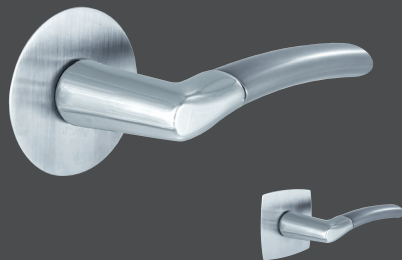

Trondheim FLATFIX

Door handle: stainless steel matt  
Round FLATFIX rosette: stainless steel matt  
Rectangular rounded FLATFIX rosette:  
stainless steel matt

Canberra FLATFIX

Door handle: chrome-plated satin finish\*  
Round FLATFIX rosette: stainless steel matt  
Rectangular rounded FLATFIX rosette:  
stainless steel matt

Vitoria FLATFIX

Door handle: chrome-plated satin finish\*  
Round FLATFIX rosette: stainless steel matt  
Rectangular rounded FLATFIX rosette:  
stainless steel matt

Denver FLATFIX

Door handle: stainless steel matt  
Round FLATFIX rosette: stainless steel matt  
Rectangular rounded FLATFIX rosette:  
stainless steel matt

Acapulco FLATFIX

Door handle: chrome plated satin finish\*  
Rectangular rounded FLATFIX rosette:  
stainless steel matt

Dallas FLATFIX

Door handle: stainless steel matt  
Round FLATFIX rosette: stainless steel matt  
Rectangular rounded FLATFIX rosette:  
stainless steel matt

Bergen FLATFIX

Door handle: chrome-plated / aluminium-steel  
Round FLATFIX rosette: stainless steel matt  
Rectangular rounded FLATFIX rosette:  
stainless steel matt

Stockholm FLATFIX

Door handle: stainless steel matt  
Round FLATFIX rosette: stainless steel matt  
Rectangular rounded FLATFIX rosette:  
stainless steel matt