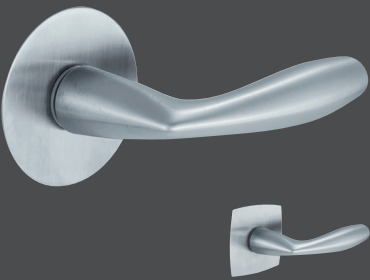

## FLATFIX HANDLES

- Unique design highlight: The wafer-thin rosette lies virtually flush with the door leaf
- Available in many design variants in stainless steel, black matt or brass matt

- Elegantly smooth appearance, a highlight not only for flush-fitting doors
- Unique to the market
- Rosette in round or rectangular rounded shape
- Extremely scratch-proof and durable
- Design version:
  - keyless
  - for handles pin lock (discreetly integrated in the rosette)
  - with a key (ward lock or profile cylinder key rosette)

# THE MODEL DIVERSITY

DANA FLATFIX handles at a glance.

Houston FLATFIX

Door handle: chrome-plated satin finish\*  
Round FLATFIX rosette: stainless steel matt  
Rectangular rounded FLATFIX rosette:  
stainless steel matt

Trondheim FLATFIX

Door handle: stainless steel matt  
Round FLATFIX rosette: stainless steel matt  
Rectangular rounded FLATFIX rosette:  
stainless steel matt

Canberra FLATFIX

Door handle: chrome-plated satin finish\*  
Round FLATFIX rosette: stainless steel matt  
Rectangular rounded FLATFIX rosette:  
stainless steel matt