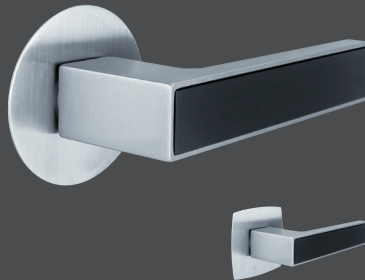

## FLATFIX HANDLES

- Unique design highlight: The wafer-thin rosette lies virtually flush with the door leaf
- Available in many design variants in stainless steel, black matt or brass matt

- Elegantly smooth appearance, a highlight not only for flush-fitting doors
- Unique to the market
- Rosette in round or rectangular rounded shape
- Extremely scratch-proof and durable
- Design version:
  - keyless
  - for handles pin lock (discreetly integrated in the rosette)
  - with a key (ward lock or profile cylinder key rosette)

Bergen FLATFIX

Door handle: chrome-plated / aluminium-steel  
Round FLATFIX rosette: stainless steel matt  
Rectangular rounded FLATFIX rosette:  
stainless steel matt

Stockholm FLATFIX

Door handle: stainless steel matt  
Round FLATFIX rosette: stainless steel matt  
Rectangular rounded FLATFIX rosette:  
stainless steel matt

ALSO AVAILABLE IN  
BLACK MATT.

Amsterdam FLATFIX

Door handle: stainless steel matt  
Round FLATFIX rosette: stainless steel matt  
Rectangular rounded FLATFIX rosette:  
stainless steel matt

Nizza FLATFIX