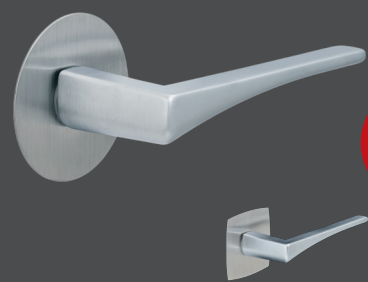

## FLATFIX HANDLES

- Unique design highlight: The wafer-thin rosette lies virtually flush with the door leaf
- Available in many design variants in stainless steel, black matt or brass matt

- Elegantly smooth appearance, a highlight not only for flush-fitting doors
- Unique to the market
- Rosette in round or rectangular rounded shape
- Extremely scratch-proof and durable
- Design version:
  - keyless
  - for handles pin lock (discreetly integrated in the rosette)
  - with a key (ward lock or profile cylinder key rosette)

# THE MODEL DIVERSITY

DANA FLATFIX handles at a glance.

Houston FLATFIX

Door handle: chrome-plated satin finish\*  
Round FLATFIX rosette: stainless steel matt  
Rectangular rounded FLATFIX rosette:  
stainless steel matt

Trondheim FLATFIX

Door handle: stainless steel matt  
Round FLATFIX rosette: stainless steel matt  
Rectangular rounded FLATFIX rosette:  
stainless steel matt

Canberra FLATFIX

Door handle: chrome-plated satin finish\*  
Round FLATFIX rosette: stainless steel matt  
Rectangular rounded FLATFIX rosette:  
stainless steel matt