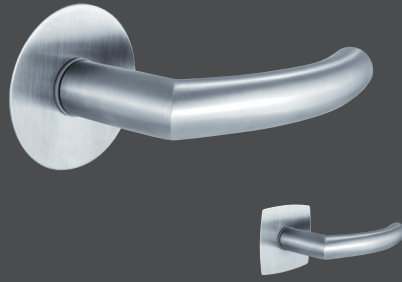

Trondheim FLATFIX

Door handle: stainless steel matt
Round FLATFIX rosette: stainless steel matt
Rectangular rounded FLATFIX rosette:
stainless steel matt