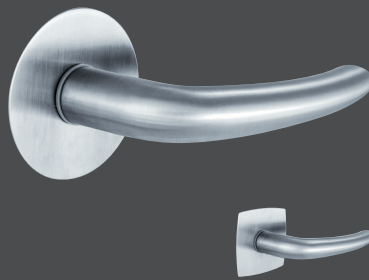

## FLATFIX HANDLES

- Unique design highlight: The wafer-thin rosette lies virtually flush with the door leaf
- Available in many design variants in stainless steel, black matt or brass matt

- Elegantly smooth appearance, a highlight not only for flush-fitting doors
- Unique to the market
- Rosette in round or rectangular rounded shape
- Extremely scratch-proof and durable
- Design version:
  - keyless
  - for handles pin lock (discreetly integrated in the rosette)
  - with a key (ward lock or profile cylinder key rosette)

Trondheim FLATFIX

Door handle: stainless steel matt  
Round FLATFIX rosette: stainless steel matt  
Rectangular rounded FLATFIX rosette:  
stainless steel matt

Canberra FLATFIX

Door handle: chrome-plated satin finish\*  
Round FLATFIX rosette: stainless steel matt  
Rectangular rounded FLATFIX rosette:  
stainless steel matt

Vitoria FLATFIX

Door handle: chrome-plated satin finish\*  
Round FLATFIX rosette: stainless steel matt  
Rectangular rounded FLATFIX rosette:  
stainless steel matt

Denver FLATFIX

Door handle: stainless steel matt  
Round FLATFIX rosette: stainless steel matt  
Rectangular rounded FLATFIX rosette:  
stainless steel matt