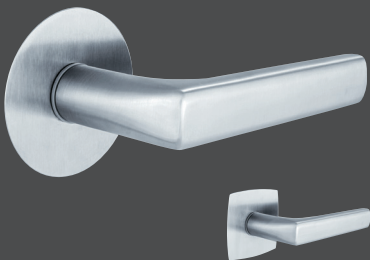

Trondheim FLATFIX

Door handle: stainless steel matt  
Round FLATFIX rosette: stainless steel matt  
Rectangular rounded FLATFIX rosette:  
stainless steel matt

Canberra FLATFIX

Door handle: chrome-plated satin finish\*  
Round FLATFIX rosette: stainless steel matt  
Rectangular rounded FLATFIX rosette:  
stainless steel matt

Vitoria FLATFIX

Door handle: chrome-plated satin finish\*  
Round FLATFIX rosette: stainless steel matt  
Rectangular rounded FLATFIX rosette:  
stainless steel matt

Denver FLATFIX

Door handle: stainless steel matt  
Round FLATFIX rosette: stainless steel matt  
Rectangular rounded FLATFIX rosette:  
stainless steel matt

Acapulco FLATFIX

Door handle: chrome plated satin finish\*  
Rectangular rounded FLATFIX rosette:  
stainless steel matt

Dallas FLATFIX

Door handle: stainless steel matt  
Round FLATFIX rosette: stainless steel matt  
Rectangular rounded FLATFIX rosette:  
stainless steel matt

Bergen FLATFIX

Door handle: chrome-plated / aluminium-steel  
Round FLATFIX rosette: stainless steel matt  
Rectangular rounded FLATFIX rosette:  
stainless steel matt

Stockholm FLATFIX

Door handle: stainless steel matt  
Round FLATFIX rosette: stainless steel matt  
Rectangular rounded FLATFIX rosette:  
stainless steel matt