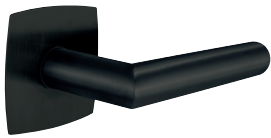

The flat button is combinable with a selection of Planofix handles on the other side and is provided with a 2-mm-thick Planofix rosette.

---

## FLATFIX RECESSED HANDLES

Unlockable recessed handle

Recessed handle with discreetly integrated locking olive

Recessed handle for ward lock key

Recessed handle for profile cylinder

\*Fire protection: Only possible with ÖNORM locks, only the 2-mm-thick Planofix rosette is possible here.

ALSO AVAILABLE WITH PIN  
LOCK IN BLACK.

Amsterdam FLATFIX

Nizza FLATFIX

Canberra FLATFIX

NIZZA 300  
PUSH HANDLE

WITH PROFILE CYLINDER  
OR WARD LOCK.

RECESSED HANDLE  
FLATFIX

RECESSED HANDLE  
INTOUCH