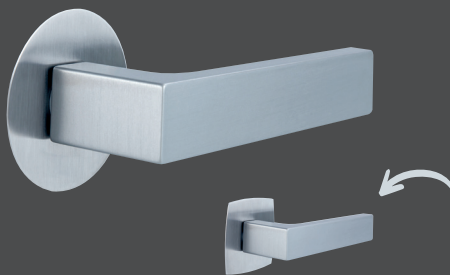

- Elegantly smooth appearance, a highlight not only for flush-fitting doors
- Unique to the market
- Rosette in round or rectangular rounded shape
- Extremely scratch-proof and durable
- Design version:
  - keyless
  - for handles pin lock (discreetly integrated in the rosette)
  - with a key (ward lock or profile cylinder key rosette)

Bergen FLATFIX

Door handle: chrome-plated / aluminium-steel  
Round FLATFIX rosette: stainless steel matt  
Rectangular rounded FLATFIX rosette:  
stainless steel matt

Stockholm FLATFIX

Door handle: stainless steel matt  
Round FLATFIX rosette: stainless steel matt  
Rectangular rounded FLATFIX rosette:  
stainless steel matt

ALSO AVAILABLE IN  
BLACK MATT.

Amsterdam FLATFIX

Door handle: stainless steel matt  
Round FLATFIX rosette: stainless steel matt  
Rectangular rounded FLATFIX rosette:  
stainless steel matt

Nizza FLATFIX

Door handle: stainless steel look (matt/anodised)  
inlay black anodised  
Round FLATFIX rosette: stainless steel matt  
Rectangular rounded FLATFIX rosette:  
stainless steel matt

Nizza FLATFIX

Door handle: stainless steel look (matt/anodised)  
inlay similar to white matt RAL9016  
Round FLATFIX rosette: stainless steel matt  
Rectangular rounded FLATFIX rosette:  
stainless steel matt