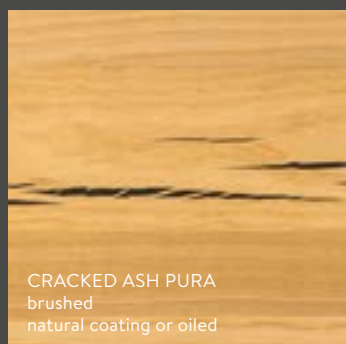

BRUSHED WOOD VENEER WITH NATURAL CRACKS – STRUKTURA

STRUKTURA SURFACES.

- Brushed for that special texture
- "Crack" surface: natural cracks in the wood provide special highlights
- Oiled surfaces: naturalness, for all the senses

Note: The colours of natural coating finishes differ from those of oiled surfaces.