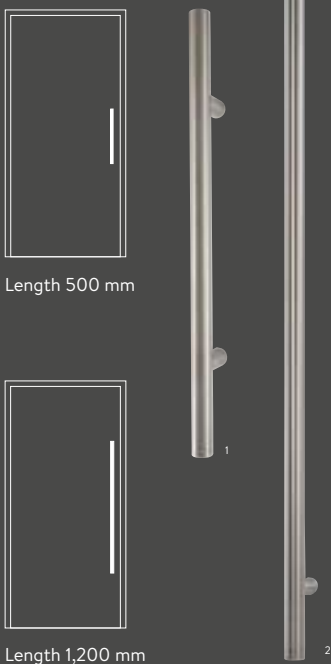

NIZZA 300 PUSH HANDLE WITH DANA EASY HOLD

New at DANA, there is now the Nizza 300 push handle with magnetic latch system, available as option with an innovative locking function.

Length 350 mm
Width 25 mm

Material: Available in fashionable stainless steel look and black matt finishes.

Locking button in push handle
ELEGANTLY INTEGRATED.
More details on page 35.

ALSO AVAILABLE IN
BLACK MATT

KLASSIK 300 PUSH HANDLE¹ / KLASSIK 1000²

Length 500 mm¹
Ø 25 mm

Length 1,200 mm²
Ø 30 mm

Material:
stainless steel

ROUND-300 PUSH HANDLE¹/ROUND-1000²

Length 325 mm¹
Ø 25 mm

Length 1,025 mm²
Ø 25 mm

Material:
stainless steel

VISIBLE FITTINGS SUITABLE FOR SOLID WOOD DOORS