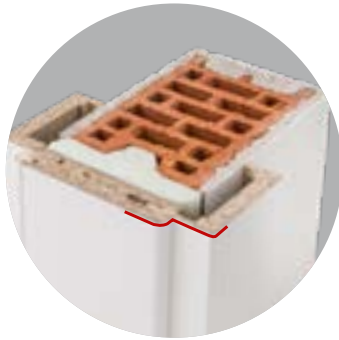

GEOMETRY OF THE F97 CASING

with rounded edges
(visible width 75 mm)

GEOMETRY OF THE P14 CASING

with clean edges
(visible width 75 mm)

GEOMETRY OF THE STRUKTURA CASING (Z-STRUKTURA)

with sleek edges and brushed
(visible width 75 mm)