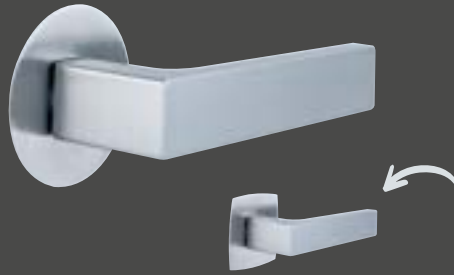

Nizza FLATFIX

Handle: stainless steel look (matt/anodised)
without inlay:
round FLATFIX rosette: stainless steel matt
rectangular rounded FLATFIX rosette:
stainless steel matt

ALSO AVAILABLE IN
BLACK MATT.