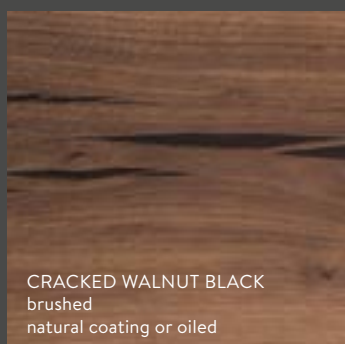

BRUSHED WOOD VENEER WITH NATURAL CRACKS – STRUKTURA

STRUKTURA SURFACES.

- Brushed for that special texture
- "Crack" surface: natural cracks in the wood provide special highlights
- Oiled surfaces: naturalness, for all the senses

Note: The colours of natural coating finishes differ from those of oiled surfaces.