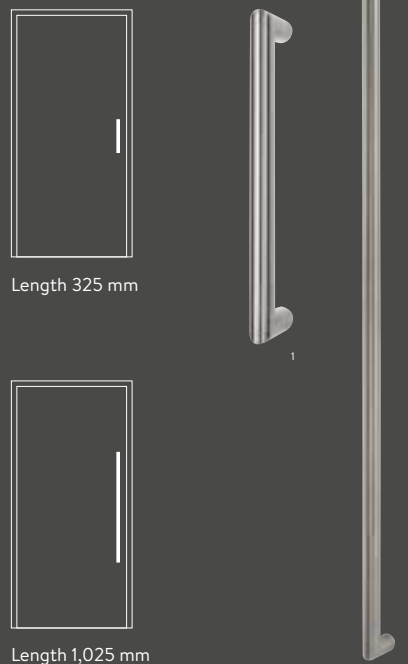

NIZZA 300 PUSH HANDLE WITH DANA EASY HOLD

New at DANA, there is now the Nizza 300 push handle with magnetic latch system, available as option with an innovative locking function.

Length 350 mm
Width 25 mm

Length 500 mm¹
Ø 25 mm

Length 1,200 mm²
Ø 30 mm

Material:
stainless steel

ROUND-300 PUSH HANDLE¹/ROUND-1000²

Length 325 mm¹
Ø 25 mm

Length 1,025 mm²
Ø 25 mm

Material:
stainless steel

VISIBLE FITTINGS SUITABLE FOR SOLID WOOD DOORS