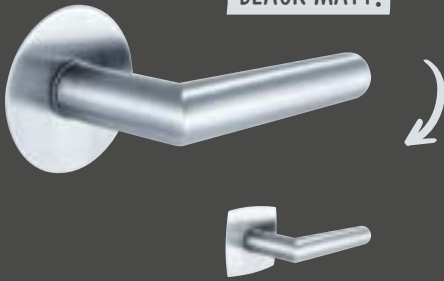

ALSO AVAILABLE IN
BLACK MATT.

Amsterdam FLATFIX

Door handle: stainless steel matt
round FLATFIX rosette: stainless steel matt
rectangular rounded FLATFIX rosette:
stainless steel matt