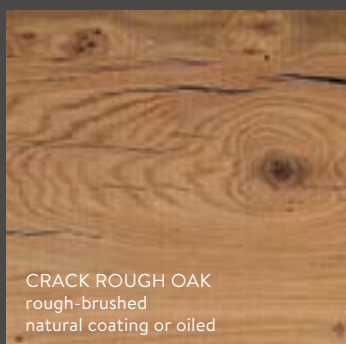

NEW!

SOLID WOOD

SOLID KNOTTED SPRUCE
brushed
natural coating or oiled

SOLID OLD SPRUCE
brushed
natural coating or oiled

WOOD THROUGH AND THROUGH

- FSC® and PEFC™ certified
- Traceable origin of the wood in all doors
- High-quality solid wood doors
- With striking knot-holes and grain
- For doors that tell stories

WOOD VENEER

ASH WHITE
open-pored
coated

BIRCH
natural coating

CANADIAN MAPLE
natural coating
(differs in colour and
structure from European maple)

SPRUCE
knotless
natural coating

ASH
natural coating

ASH HEARTWOOD
natural coating

OAK
natural coating or oiled
(product-specific)

COUNTRY OAK
planked
natural coating or oiled

BEECH
natural coating

ALDER
natural coating

BEECH HEARTWOOD
planked
natural coating

MAHOGANY
natural coating

COUNTRY OAK BRONZE
natural coating or oiled

AMERICAN WALNUT
natural coating

BRUSHED WOOD VENEER – STRUKTURA

BRUSHED WOOD VENEER WITH NATURAL CRACKS – STRUKTURA

STRUKTURA SURFACES.

- Brushed for that special texture
- "Crack" surface: natural cracks in the wood provide special highlights
- Oiled surfaces: naturalness, for all the senses