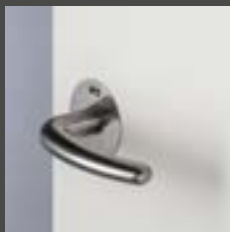

DANA BRAND SIGN

Our elegant brand sign in the door rebate signals premium quality.

MAGNETIC LATCH LOCK

Available with especially smooth closing – with the simple elegance of FLATFIX handles.

FLATFIX HANDLES