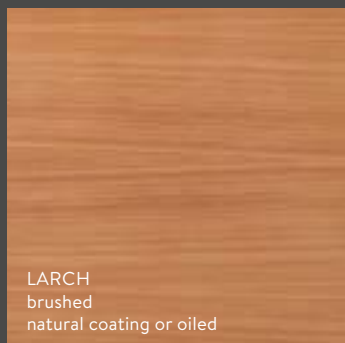

BRUSHED WOOD VENEER – STRUKTURA