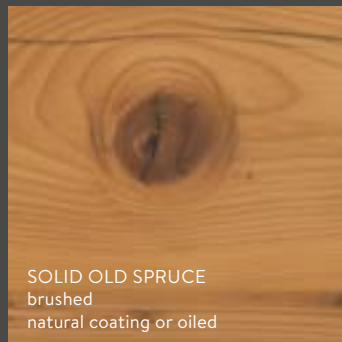

Choose from:

- Solid wood
- Wood veneer
- Brushed wood veneer – STRUKTURA
- Brushed wood veneer with natural cracks – STRUKTURA
- Brushed wood veneer, white oiled or varnished in white – STRUKTURA
- Brushed wood veneer, oiled brown or grey – STRUKTURA
- Partially textured varnished doors
- Varnished doors
- Glass (from p. 102)

NEW!

SOLID WOOD

SOLID KNOTTED SPRUCE
brushed
natural coating or oiled

SOLID OLD SPRUCE
brushed
natural coating or oiled

WOOD THROUGH AND THROUGH

- FSC® and PEFC™ certified
- Traceable origin of the wood in all doors
- High-quality solid wood doors
- With striking knot-holes and grain
- For doors that tell stories