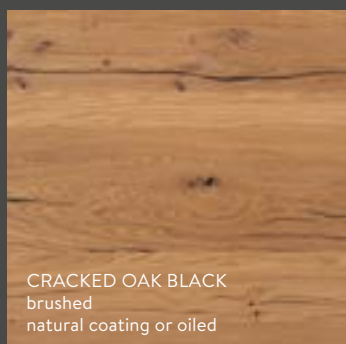

BRUSHED WOOD VENEER WITH NATURAL CRACKS – STRUKTURA

STRUKTURA SURFACES.

- Brushed for that special texture
- "Crack" surface: natural cracks in the wood provide special highlights
- Oiled surfaces: naturalness, for all the senses

Note: The colours of natural coating finishes differ from those of oiled surfaces.