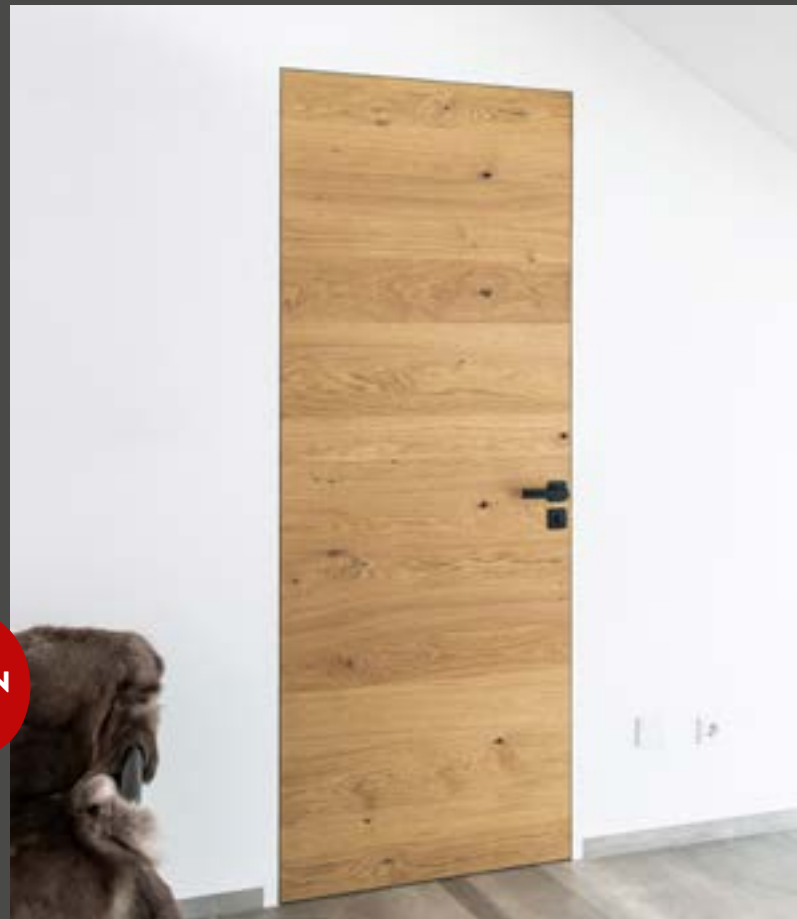

KONTEXT as solid door
with veneer surface