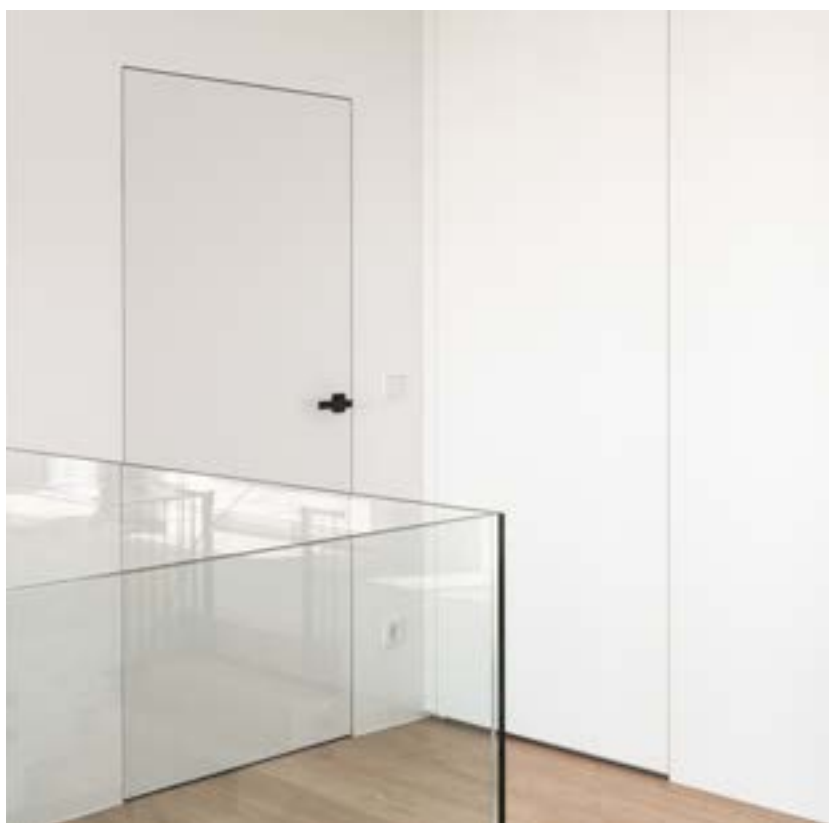

OPEN. TO.

[DANA.AT/REFERENZEN](https://dana.at/referenzen)