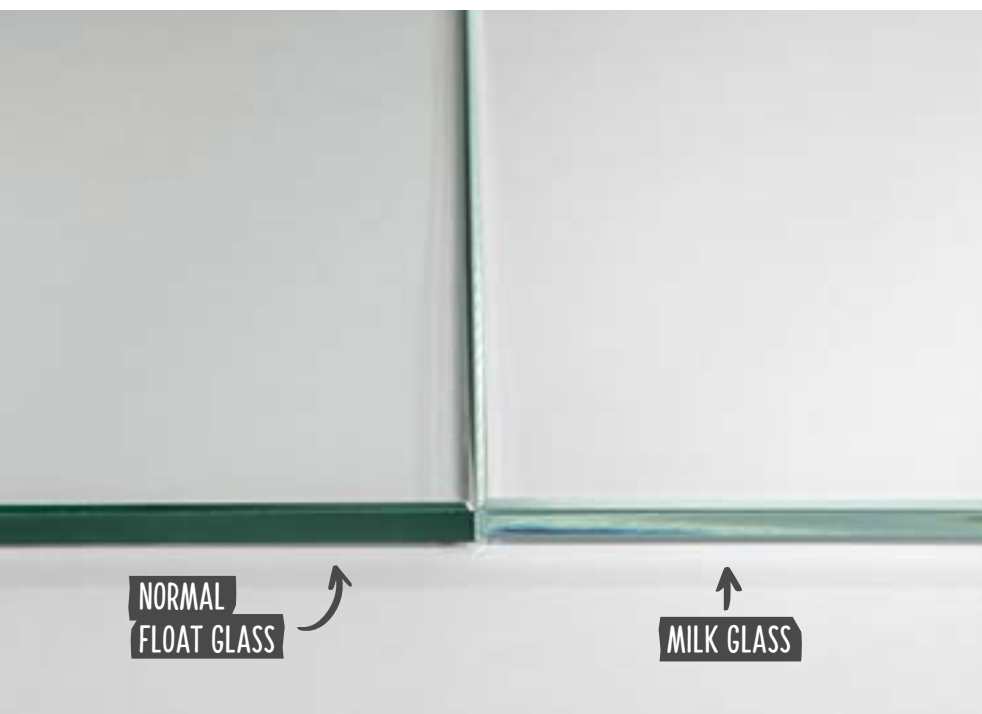

THE PLANKED SURFACE

The planked surface gives the door a boarded or natural look that is especially intriguing. It is created by randomly placing planks of wood next to one another and gluing them. This produces a similar look across several planks with a natural, decorative effect.

Birch, beech, oak, alder, ash heartwood, Canadian maple and walnut are all available as

BOOK MATCHING OR PLANKED
surfaces.

ELEGANT PERSPECTIVE

thanks to float glass.

All-glass door, milk glass

**NORMAL
FLOAT GLASS**

MILK GLASS

BRIGHT AND CHEERFUL.

Every type of glass has its own advantages. Clear glass, for instance, has its typical greenish tinge, while in milk glass there is almost no hint of green at all. Many DANA all-glass doors, glass cutouts and glass sliding doors are now available in milk glass!