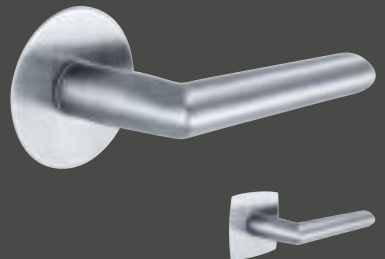

Stockholm FLATFIX

Door handle: stainless steel matt
round FLATFIX rosette: stainless steel matt
rectangular rounded FLATFIX rosette:
stainless steel matt