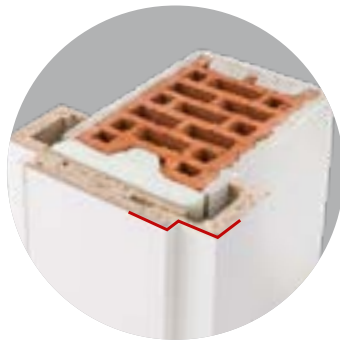

GEOMETRY OF THE F97 CASING

with rounded edges
(visible width 75 mm)

GEOMETRY OF THE P14 CASING

with clean edges
(visible width 75 mm)

GEOMETRY OF THE STRUKTURA CASING (Z-STRUKTURA)

with sleek edges and brushed
(visible width 75 mm)